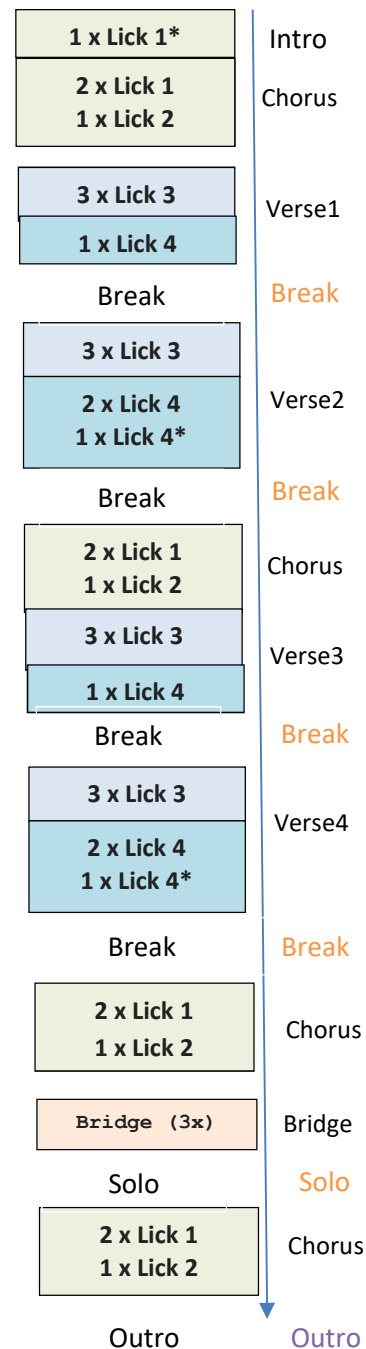

Chorus

Am^(V) Em^(XII)
I heard your voice through a photograph
Am^(V) Em^(XII)
I thought it up and brought up the past
Am^(V) Em^(XII)
Once you know you can never go back

Verse 1

G^(III) A^(V)
I've got to take it on the otherside

Break

Am^(V) Em^(XII)
Centuries are what it meant to me
Am^(V) Em^(XII)
A cemetery where I marry the sea
Am^(V) Em^(XII)
Stranger things never change my mind

Verse 2

G^(III) A^(V)
I've got to take it on the otherside
G^(III) A^(V)
Take it on the otherside
G^(III) A^(V)
Take it on ----- Take it on

Break

Am F C G
How long, how long will I slide? Separate my
Am F C G
siiii-iiide I don't, don't believe it's
Am F C G
baaa-aaad Slittin' my throat it's all I ever

Chorus

Am^(V) Em^(XII)
Pour my life into a paper cup
Am^(V) Em^(XII)
The ashtray's full and I'm spillin' my guts
Am^(V) Em^(XII)
She wants to know am I still a slut

Verse 3

G^(III) A^(V)
I've got to take it on the otherside

Break

Lick 1:

```

      Am      F      C      G
e|-----|-----|-----|-----|
B|-----|-----|-----|-----|
G|-----|-----|-----|-----|
D|-----|7--7-9-7-|-----|-----|
A|7--7--7-|-----10-|7-----|5--5--5-|
E|-----|-----|-----|-----|
  1+2+3+4+ 1+2+3+ 4 +  1+2+3+4+ 1+2+3+4+